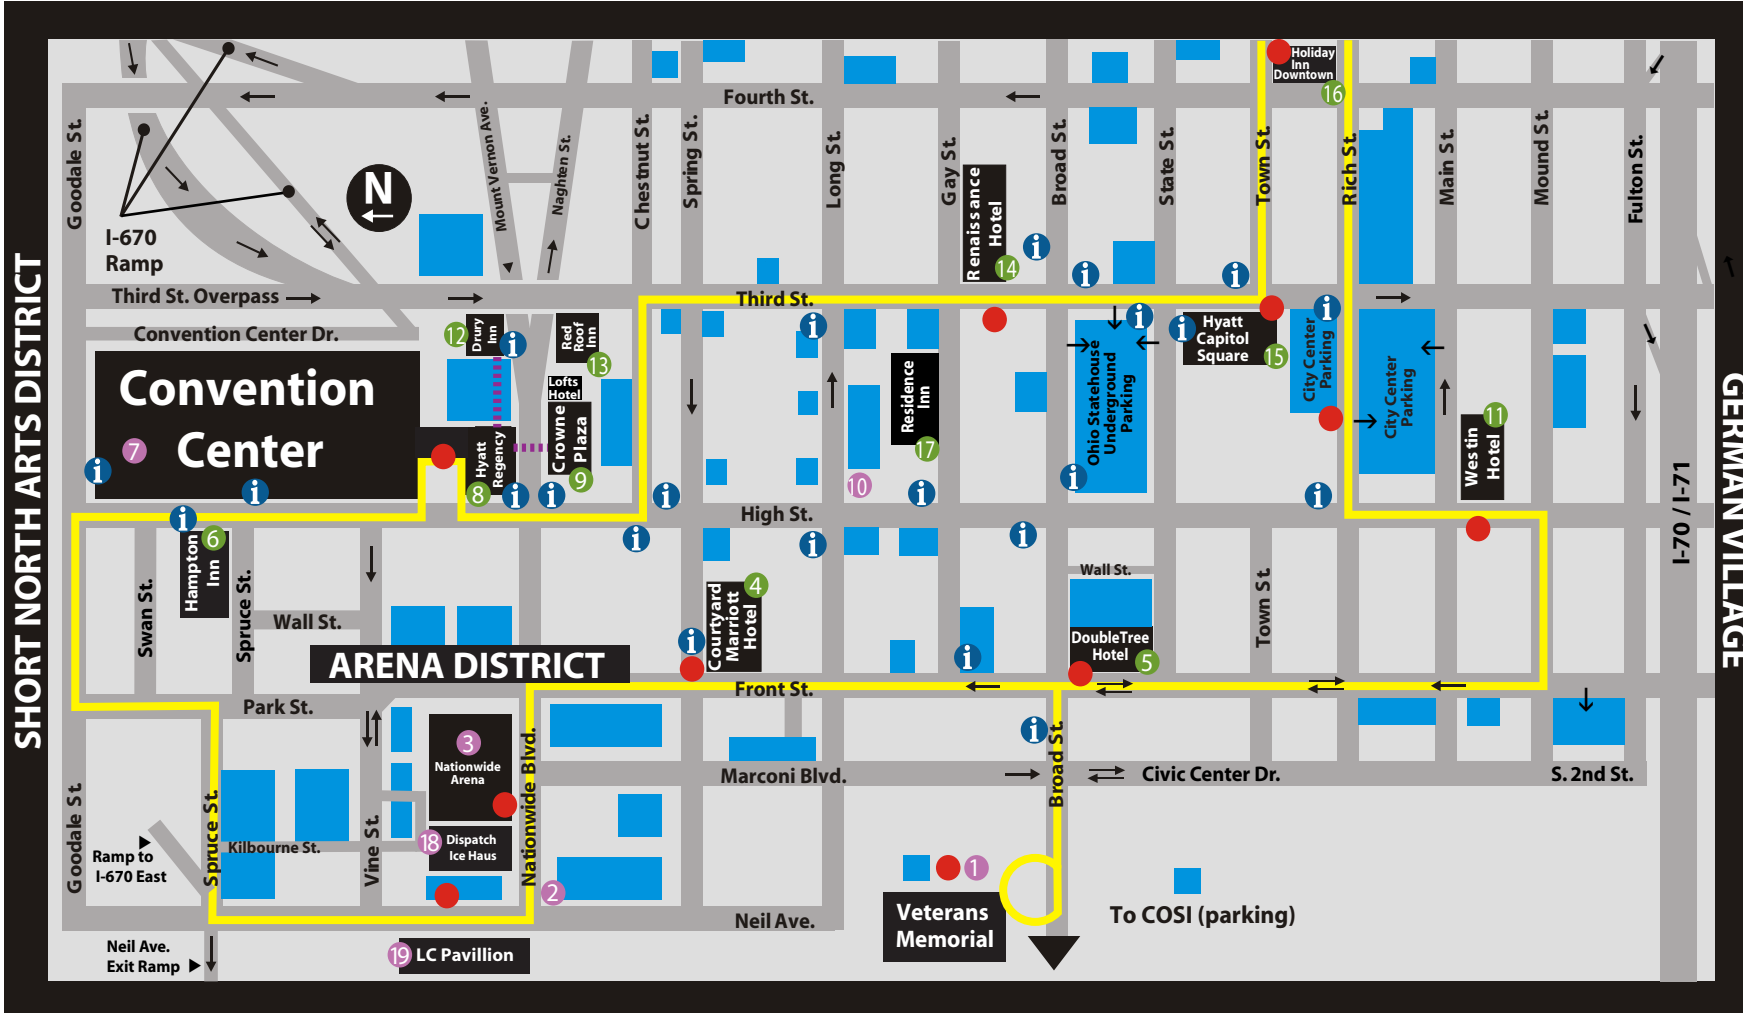

Arnold Sports Festival Weekend 2010

Map of Hotels / Parking / Venues / Shuttle Route

VENUES / PLACES OF INTEREST:

- 18 Dispatch Ice Haus
  614-246-3380
- 2 Experience Columbus (Visitors' Bureau)
  614-221-6623
- 7 Greater Columbus Convention Center
  614-827-2500
- 19 LC Pavilion
  614-461-5483
- 10 Metro Fitness
  614-228-8866
- 3 Nationwide Arena
  614-246-2000
- 1 Veterans Memorial Auditorium
  614-221-4341

HOTELS:

- 14 Columbus Renaissance
  614-228-5050
- 4 Courtyard by Marriott
  614-228-3200
- 9 Crowne Plaza /Lofts
  614-461-4100
- 5 DoubleTree Hotel
  614-228-4600
- 12 Drury Inn
  614-221-7008
- 6 Hampton Inn
  614-559-2000
- 16 Holiday Inn - Downtown
  614-221-3281
- 15 Hyatt on Capitol Square
  614-228-1234
- 8 Hyatt Regency
  614-463-1234
- 13 Red Roof Inn
  614-224-6539
- 17 Residence Inn
  614-222-2610
- 11 Westin Hotel
  614-228-3800

■ Parking
● Shuttle Stop
 Shuttle Route
 Skywalk
→ Direction of Traffic Flow of One-Way Streets

i Wayfinding Maps provided by: Capital Crossroads Special Improvement District
Directions, safety escorts and other information provided by Capital Crossroads Ambassadors. (614) 228-5718

FREE Shuttle Service

Motor Coach marked as "Arnold EXPO Public Shuttle"

- wheelchair assistance available •

Hours of Operation:

Friday, March 5: 7:00am to 11:00pm

Saturday, March 6: 7:00am to 1:00am (Sunday am)

Sunday, March 7: 7:00am to 5:00pm

OTHER TRANSPORTATION OPTIONS

- A-1 Taxi Cab Service 614-784-8811   Central Ohio Cab 614-221-2222
- Arch Transportation 614-252-2277   Yellow Cab 614-444-4444
- COTA Mainstream public wheelchair assistance
  614-272-3033 - **Reservations Required** - COTA's Mainstream service is a demand-response service based on requirements of the Americans with Disabilities Act (ADA)
- Limousine Service 614-231-2555

Original Map Provided by:

This map is for informational purposes only and is not to scale. Hourly parking rates are determined by each facility. Additional parking facilities may also be available but may not be noted on map.